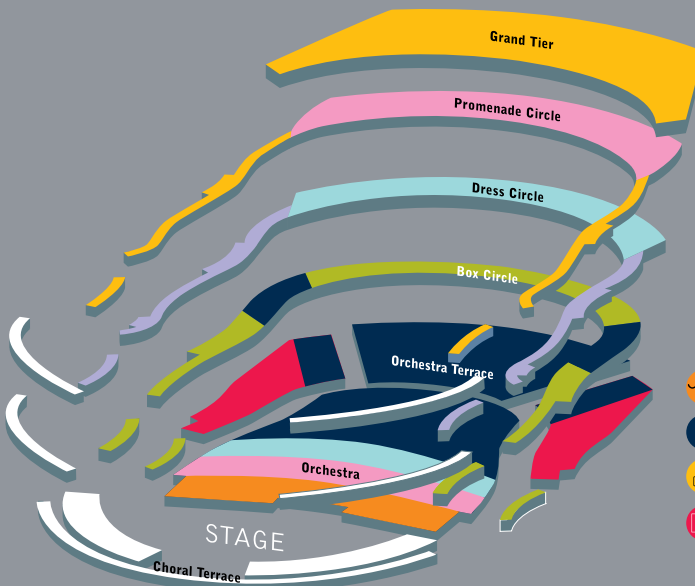

Please call us at (714) 662-2345 if you would like to create your own custom **FLEX SERIES**, including any combination of three or more concerts! Pricing will vary depending on concerts selected.

Packages & Pricing

SIX-CONCERT CONNOISSEUR SERIES:

Elijah • Xmas with JAS • Tis the Season! • Irish Pleasures • Britten Centennial • Moon, Sea & Stars

	Box Circle	Orch G-R OT Center	Orch D-F Dress Cir	Dress Box	OT Sides	Orch A-C Prom Cir	Orch AA-CC	Prom Sides Grand Tier
Full Price Season	$535	$310	$280	$255	$220	$190	$155	$140
Senior/Student*	$481.50	$279	$252	$229.50	$198	$171	$139.50	$126

FOUR-CONCERT GRAND CHORALE SERIES:

Elijah • Tis the Season! • Britten Centennial • Moon, Sea & Stars

	Box Circle	Orch G-R OT Center	Orch D-F Dress Cir	Dress Box	OT Sides	Orch A-C Prom Cir	Orch AA-CC	Prom Sides Grand Tier
Full Price Season	$415	$235	$205	$180	$145	$115	$80	$65
Senior/Student*	$373.50	$211.50	$184.50	$162	$130.50	$103.50	$72	$58.50

THREE-CONCERT CENTER SERIES:

Elijah • Tis the Season! • Moon, Sea & Stars

	Box Circle	Orch G-R OT Center	Orch D-F Dress Cir	Dress Box	OT Sides	Orch A-C Prom Cir	Orch AA-CC	Prom Sides Grand Tier
Full Price Season	$370	$215	$185	$160	$125	$95	$60	$45
Senior/Student*	$333	$193.50	$166.50	$144	$112.50	$85.50	$54	$40.50

THREE-CONCERT JOHN ALEXANDER SINGERS SERIES:

Xmas with JAS • Irish Pleasures • Britten Centennial

	Premium	Standard
Full Price Season	$174	$98
Senior/Student*	$156.50	$88

*Senior/Student pricing: senior: age 60+; student: under 18 or full-time student

Order Now!

www.pacificchorale.org

(714) 662-2345

(714) 662-2395

3621 South Harbor Blvd., Ste. 220
Santa Ana, CA 92704